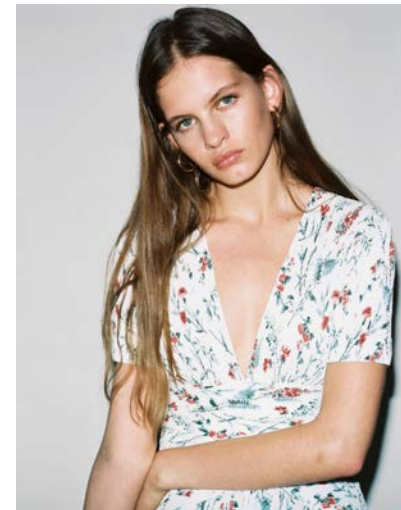

MARKETING

SPRING SUMMER 2019 LOOK BOOK

EYEWEAR

EYEWEAR BRAND ESSENCE

EYEWEAR COLLECTION

Indisputably Maje, the unique Spring/Summer 2019 collection of optical frames is for the girl who celebrates her femininity whilst daring to be different. Remixing the Maison's classics, the styles are discreetly signed off with brand signatures including the 'M' monogram on the temple tips and the subtle logo engraved on the metal nose bridges.