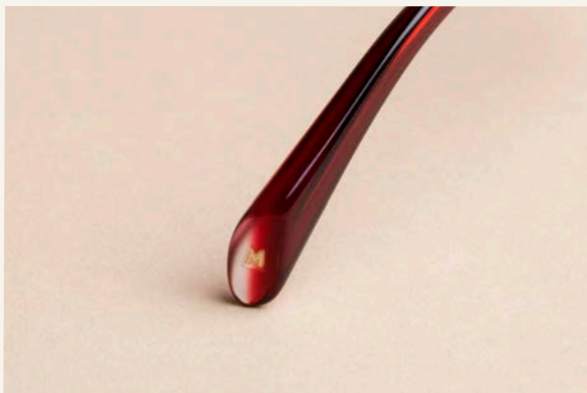

MJ3009

DESIGN SIGNATURES

GOLD CHAMPAGNE

A new gold, very light and chic

ACETATE LAYERED WITH METAL

Crystal acetate layered with metal top bar

ACETATE INLAID WITH METAL

Weaved colour acetate inlaid with metal

MONOGRAM ACETATE

A monogram acetate with shadow

SUBLIMATION

Subtle sublimation on a thin metal rim

GRADIENT ACETATE

Gradient acetate on a crystal black colour

AUGUST OPTICAL 19 OVERVIEW 8 MODELS 1-4 COLOURS 22 SKUS